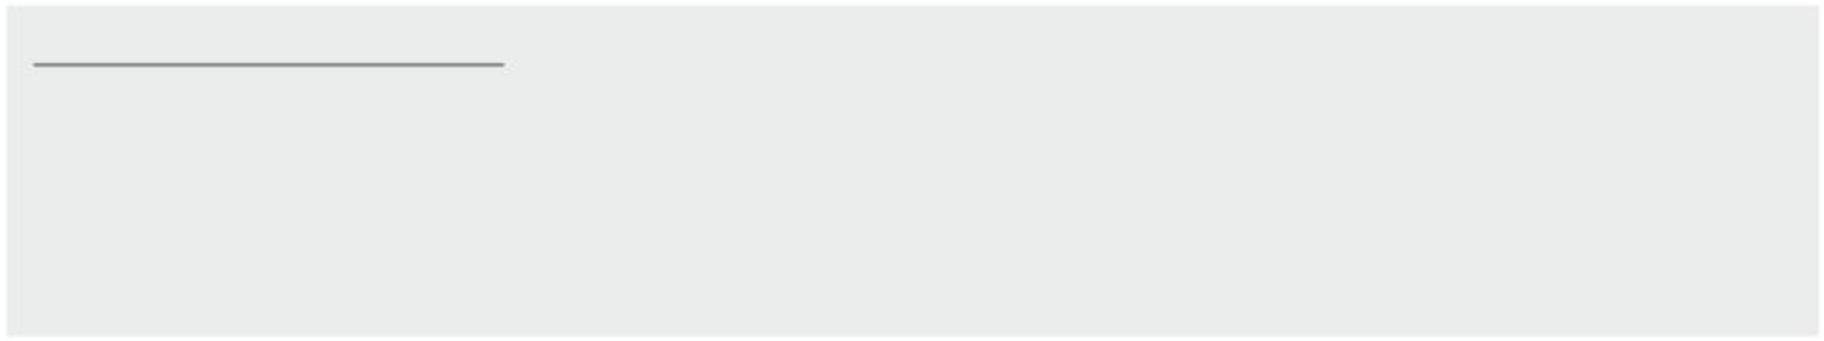

SANS SOLVANTS AROMATIQUES

ÉMISSIONS DANS L'AIR INTÉRIEUR

A+

A+ A B C

The panel contains the following elements:

- Two rows of application icons: a house with arrows, a bucket with a stirrer, a brush, a roller, a spray gun, and a can.
- An environmental label at the bottom right with the text "ÉMISSIONS DANS L'AIR INTÉRIEUR" and a large green "A+" rating.